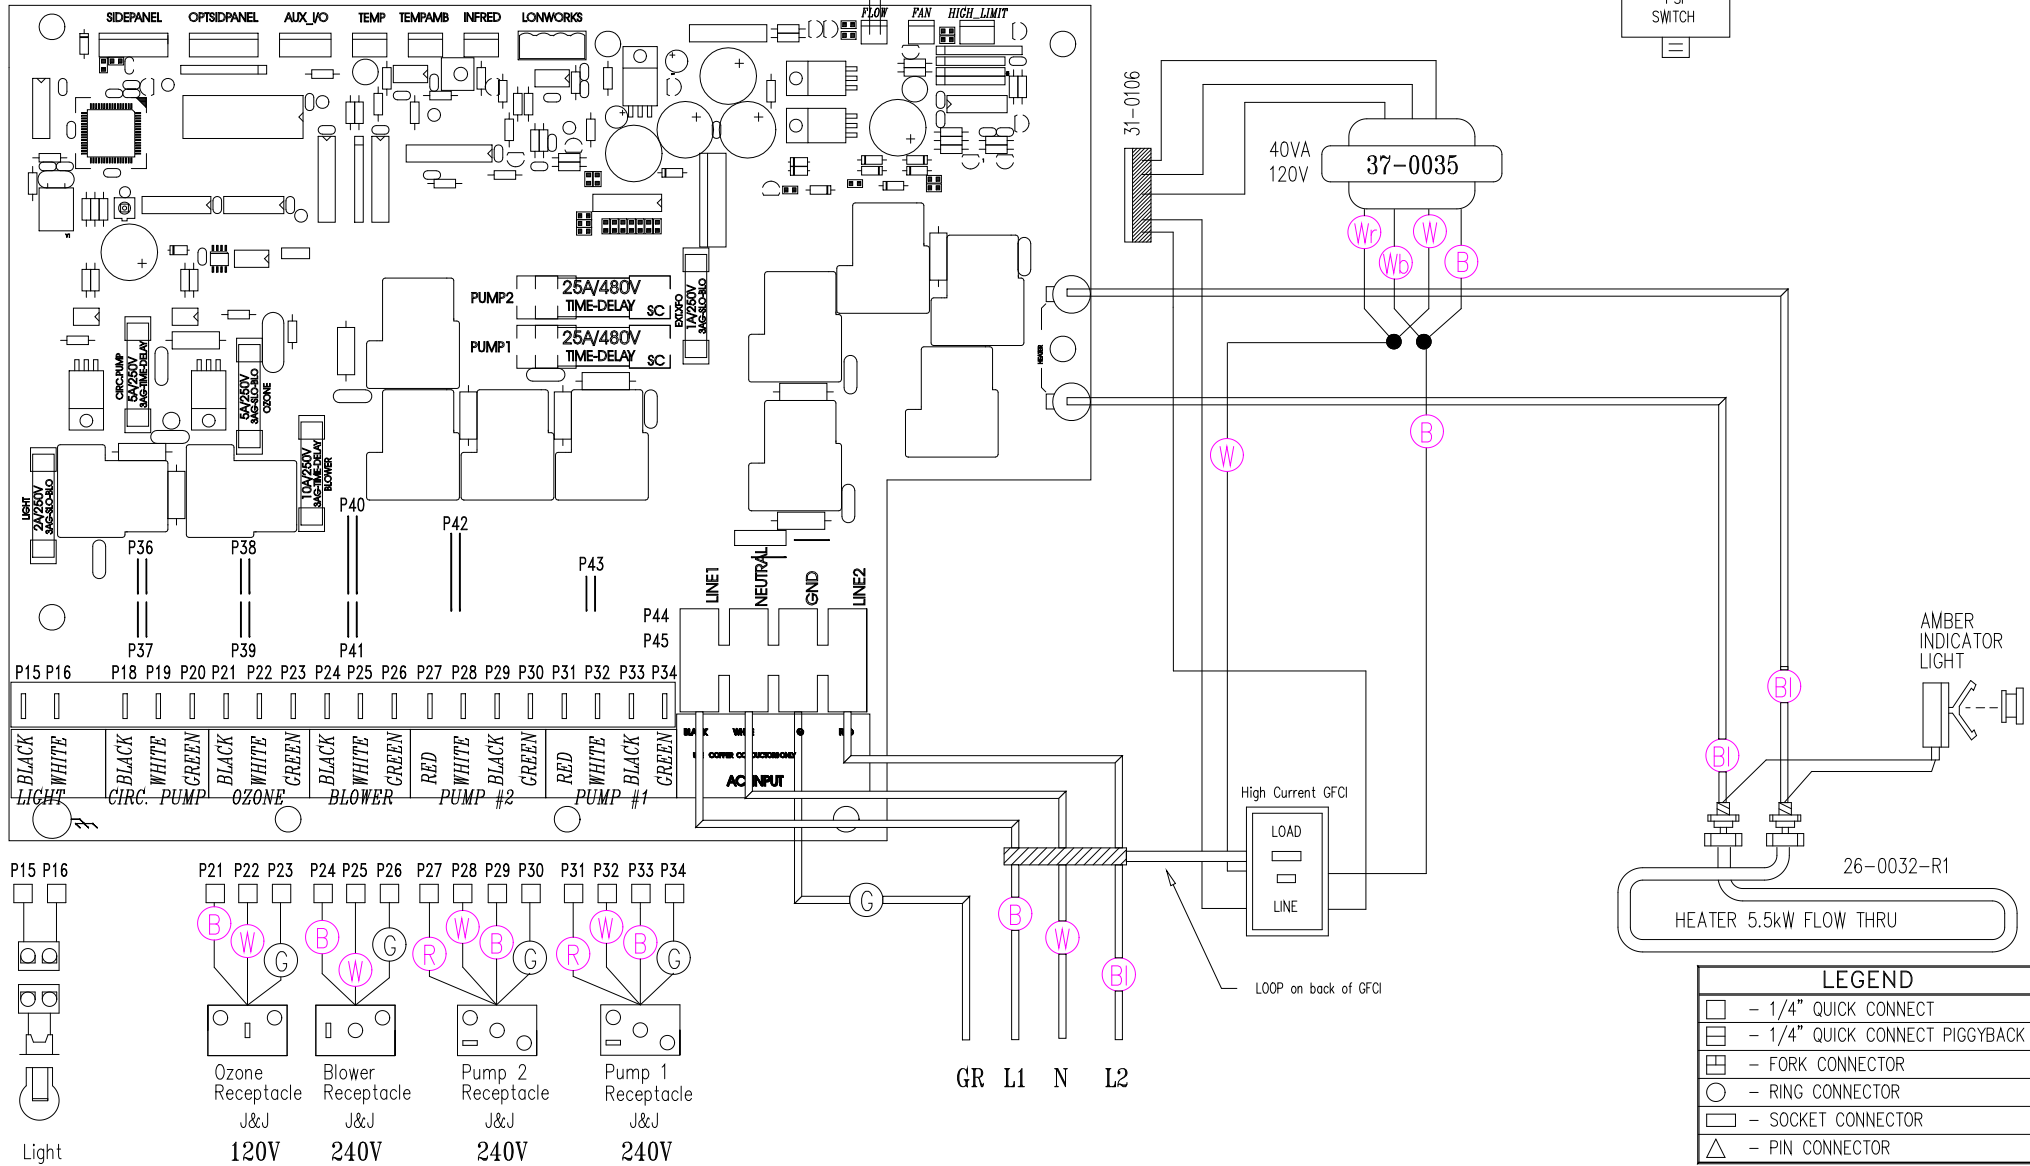

33-0011-R4

LEGEND	
	- 1/4" QUICK CONNECT
	- 1/4" QUICK CONNECT PIGGYBACK
	- FORK CONNECTOR
	- RING CONNECTOR
	- SOCKET CONNECTOR
	- PIN CONNECTOR

HYDRO-IQUIP
CORONA, CA (909) 273-7575

Manufacture Notes:

Approved By:

Dwg. No.
D222AH-KPQY-C

Drawn
BH

Rev
5

Wire Color Code

Date
06.14.01

B - Black	G - Green
Br - Brown	Bl - Blue
R - Red	V - Violet
O - Orange	W - White
Y - Yellow	Gr - Gray

Diagram No.
4706